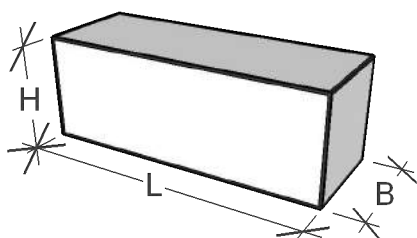

Sauna 400, DeLux

(half circle glass)

(LxBxH) 400x120x120 cm.

1150 kg.