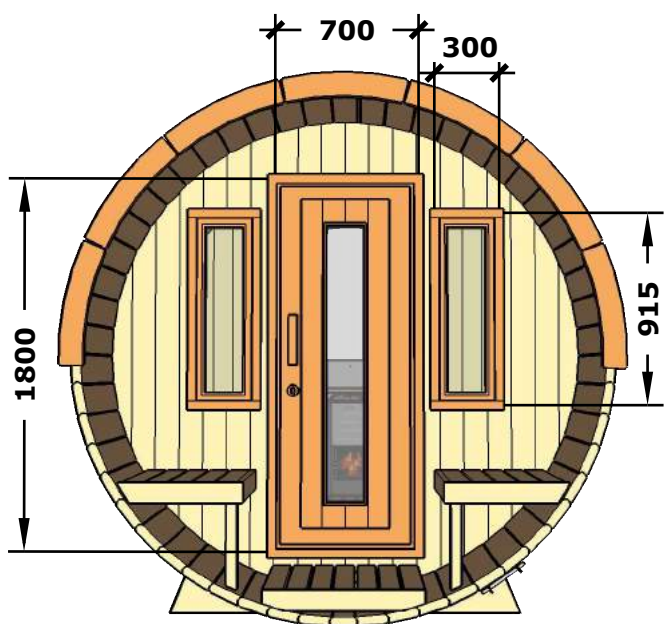

Sauna 400, DeLux

(half circle glass)

(LxBxH) 400x120x120 cm.

1150 kg.