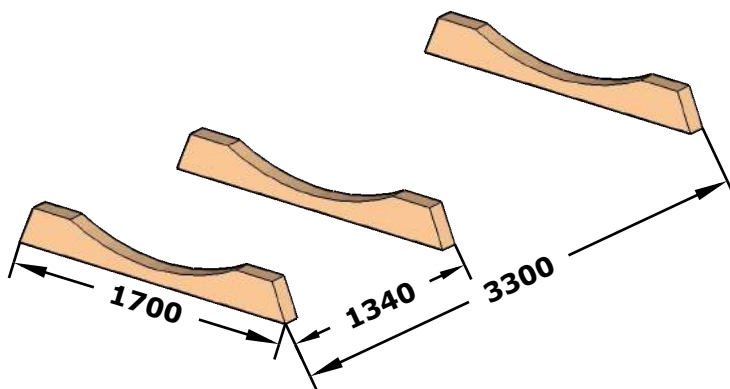

Sauna 400, DeLux

(half circle glass)

(LxBxH) 400x120x120 cm.

1150 kg.