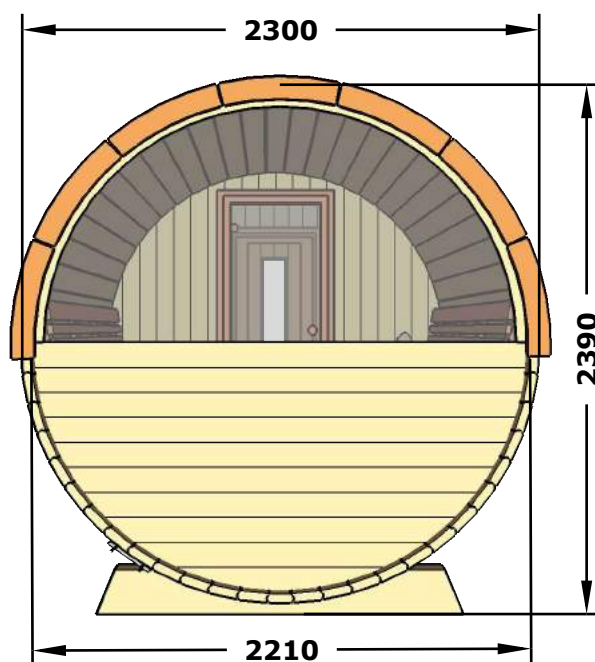

Sauna 400, DeLux

(half circle glass)

(LxBxH) 400x120x120 cm.

1150 kg.